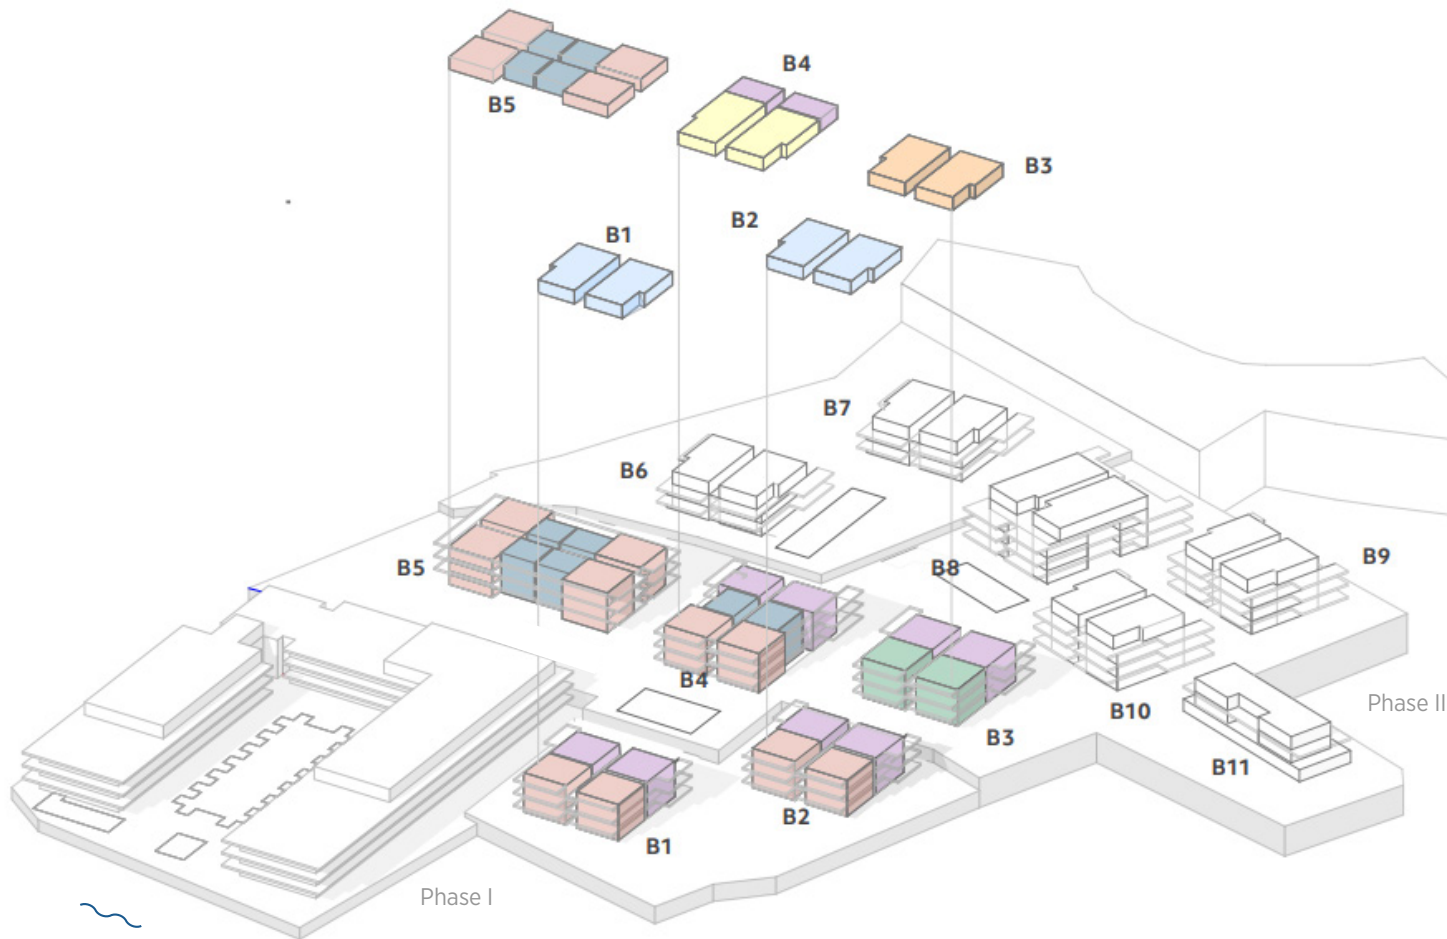

# Resort plan

FALKENSTEINER PARK  
RESORT LAKE GARDA

## Building names

B1.VISENTINA	B8.PELER
B2.TOSCANO	B9.MONTIS
B3.GOLESANA	B10.ANDER
B4.ORA	B11.BOARNO
B5.VINESSA	
B6.DELLA ROCCA	
B7.GARDESANA	

## Apartment typologies

■ ALLORO   TYPE S2   32 APTS.
■ NESPOLO   TYPE S4   22 APTS.

■ OLIVO   TYPE M1   46 APTS.
■ MIRTO   TYPE M2   52 APTS.

■ MANDORLO   TYPE L1   2 APTS.
■ CEDRO   TYPE L2   8 APTS.
■ OLMO   TYPE L3   6 APTS.
■ GELSO   TYPE L5   2 APTS. (PHASE 2 ONLY)