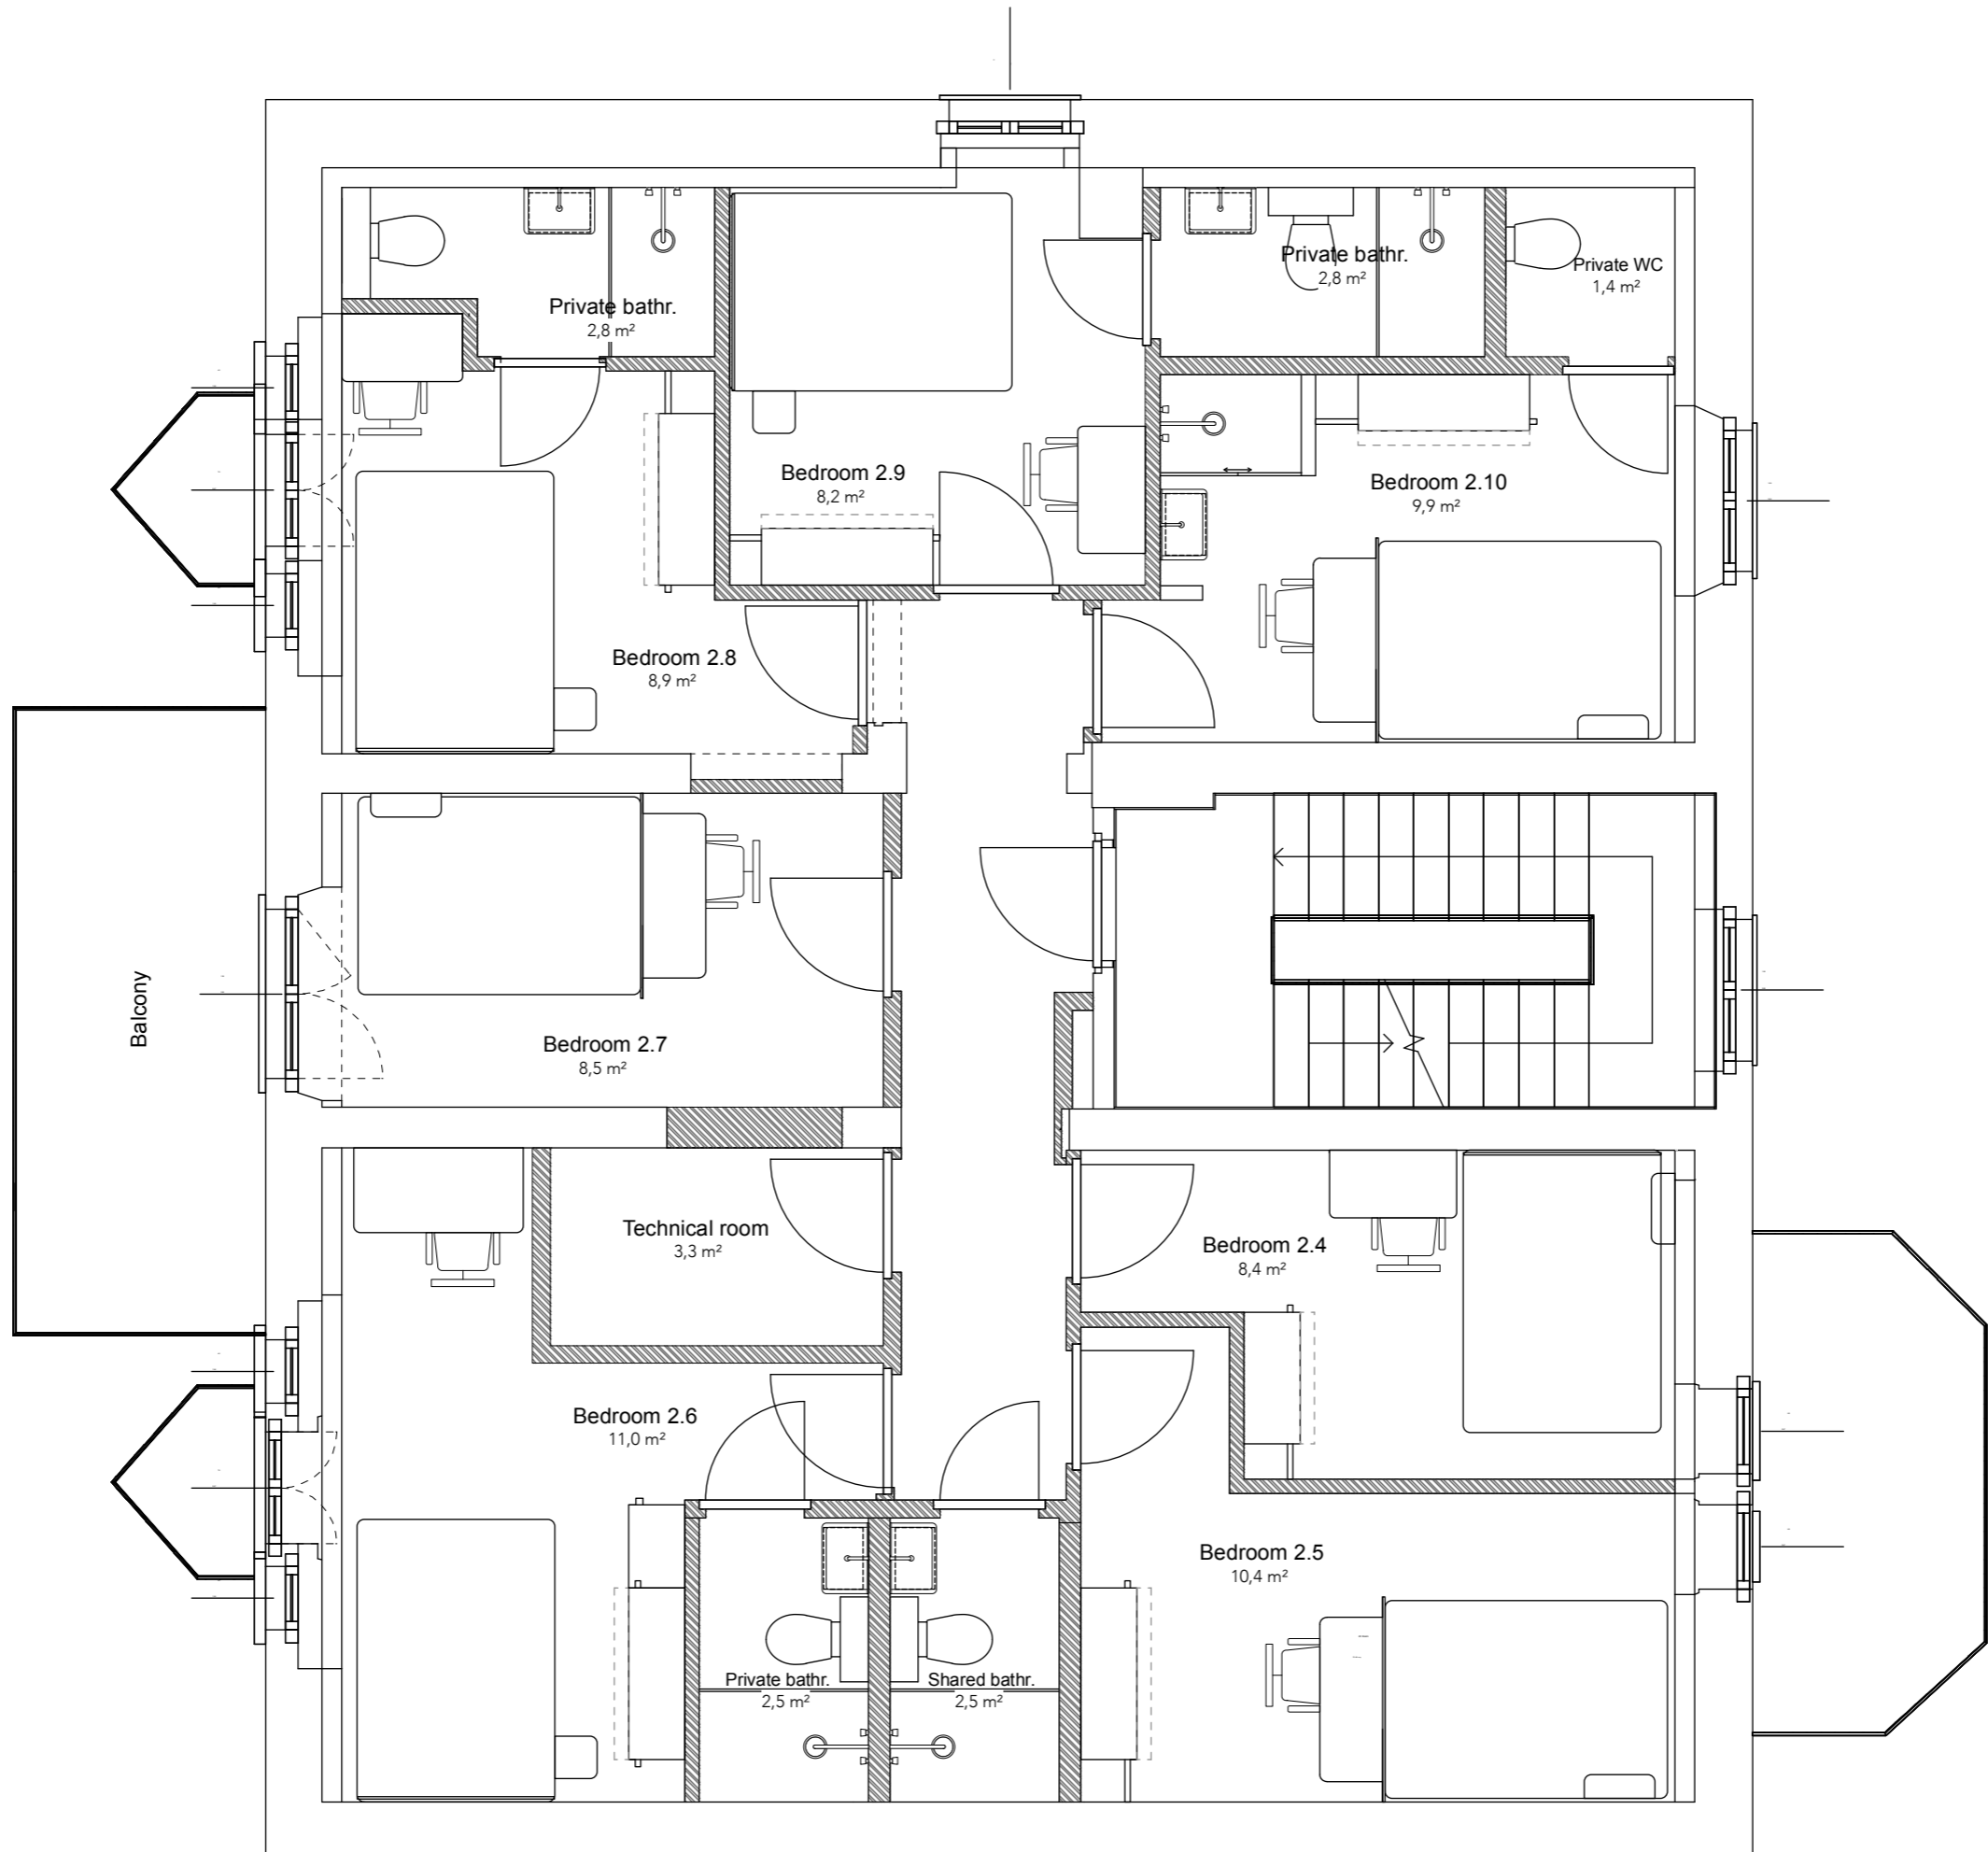

RAMPA

GIARDINO

Gym room
13,1 m²

GF2

Bedroom 1.1
10,8 m²

Bedroom 1.2
11,2 m²

Shared bath.
4,3 m²

UNIT 1
Locking system

Storage
1,4 m²

Technical room
3,0 m²

Laundry room
12,6 m²

Storage

W-M+ D-M

TV room
+ kitchenette
22,6 m²

Shelves

Low table

DW
Ht. 45cm

GIARDINO

UNIT 2
Locking system

UNIT 2
Locking System

ALTRA PROPRIETA'

RAMPA

RAMPA

GIARDINO