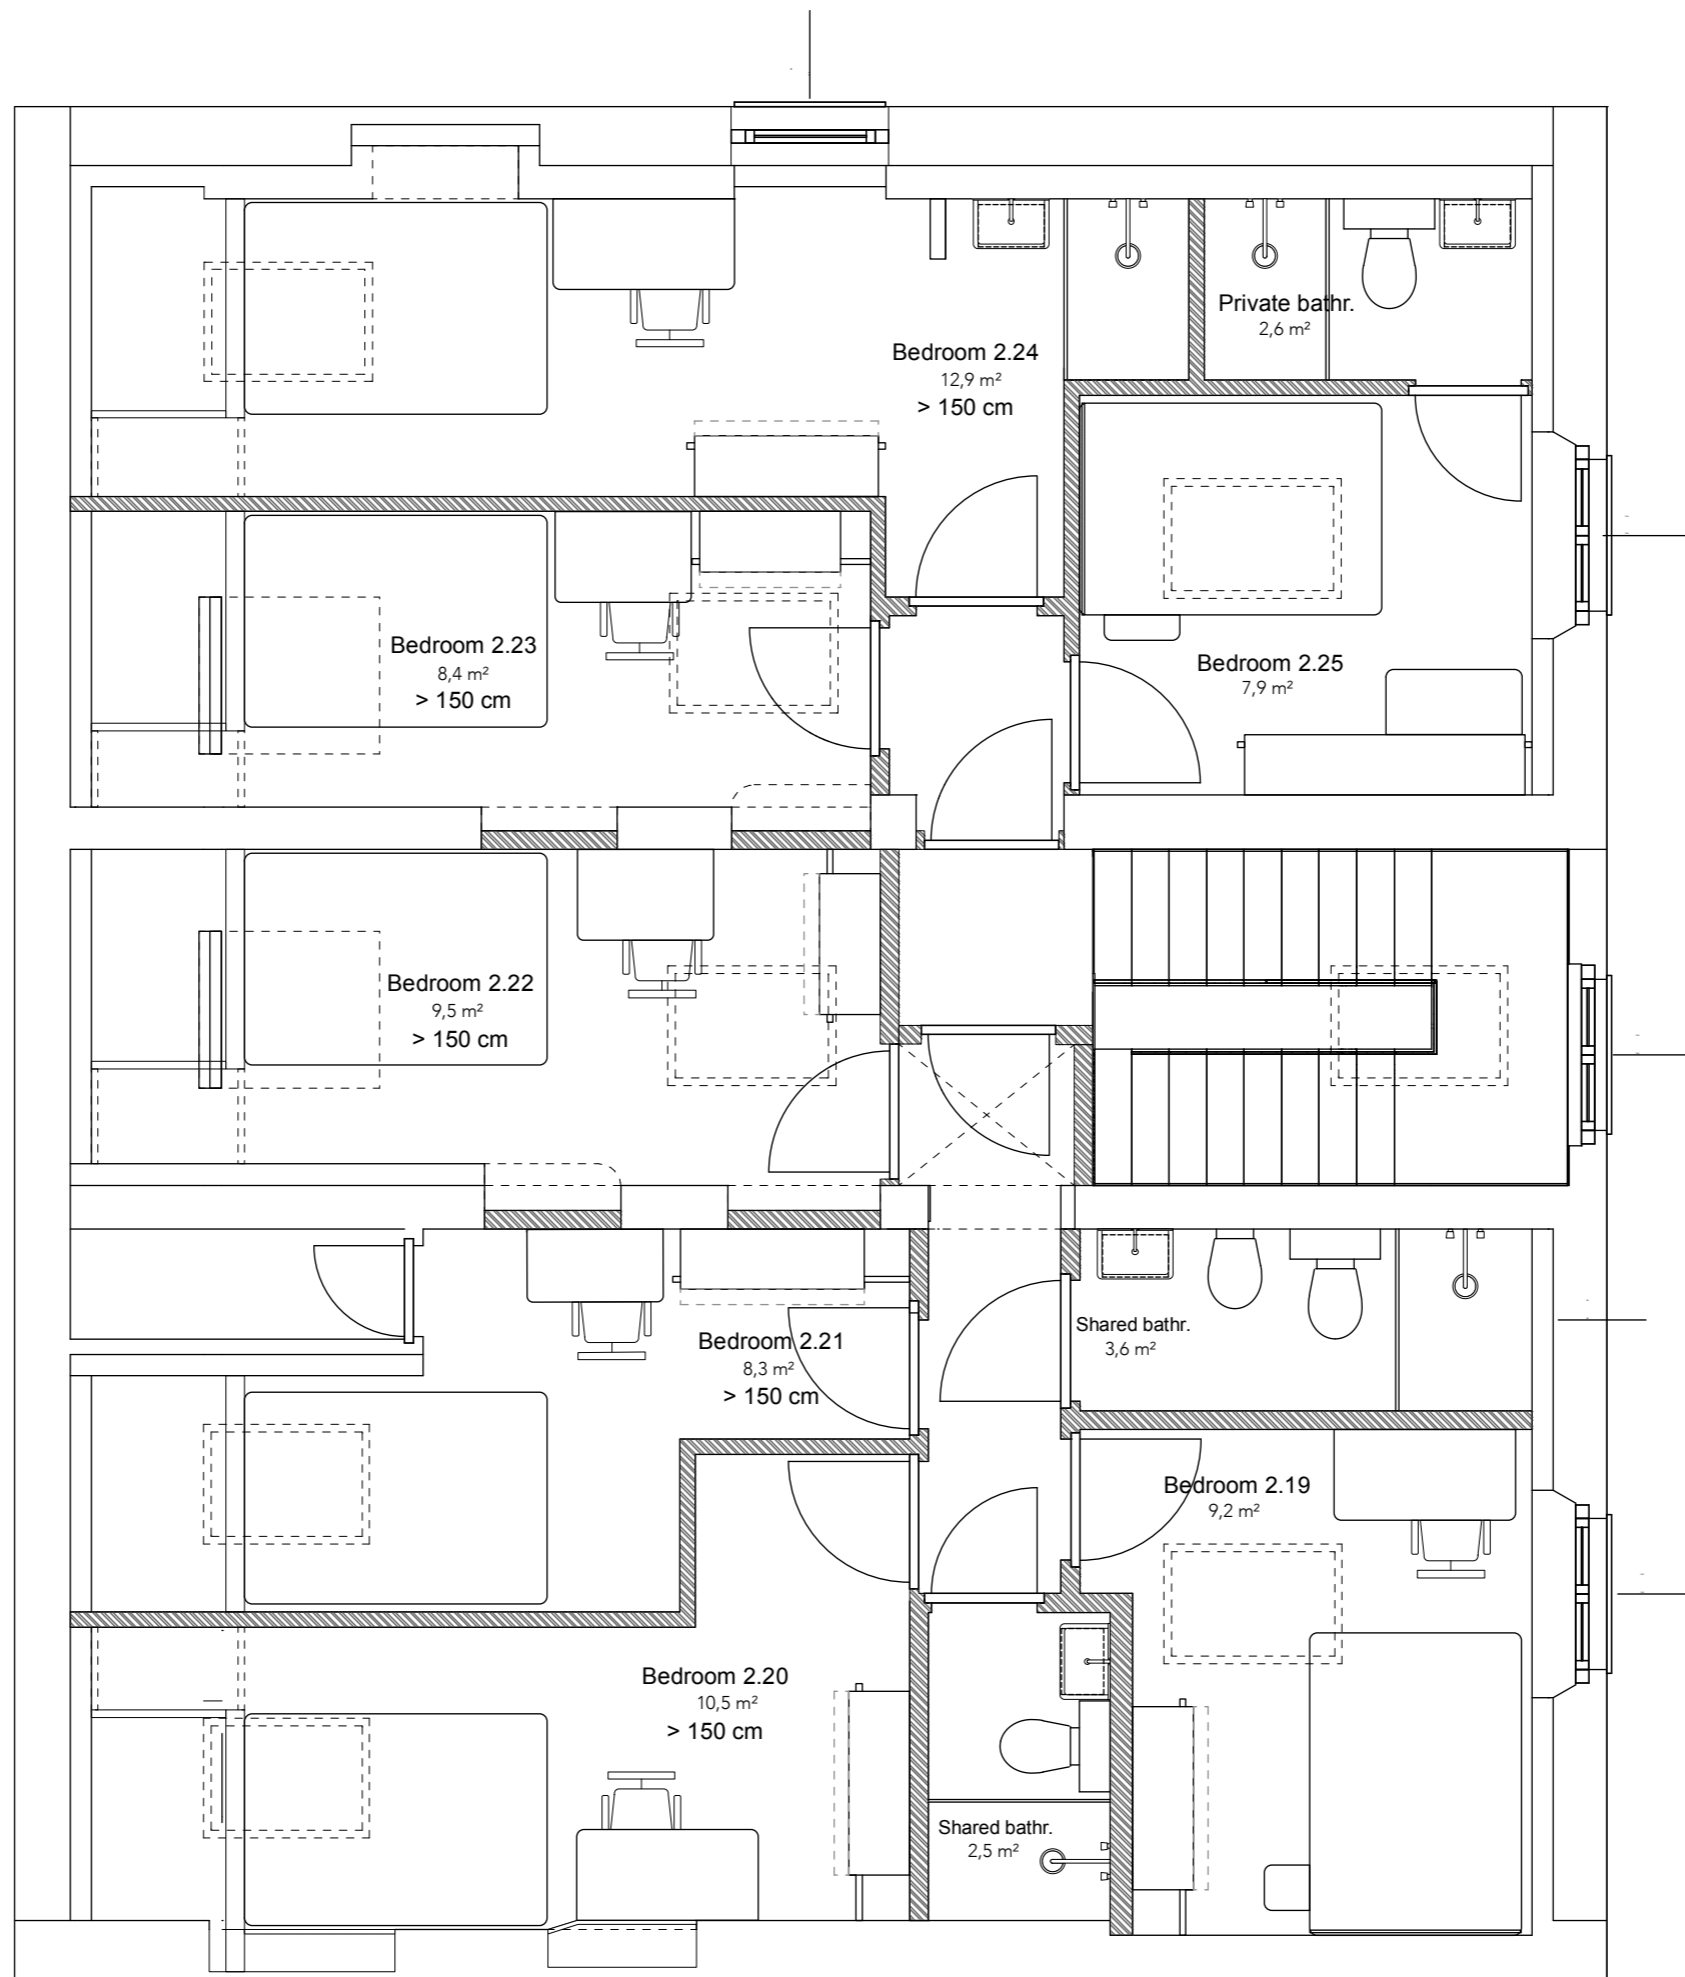

RAMPA

GIARDINO

Gym room
13,1 m²

GF2

Bedroom 1.1
10,8 m²

Bedroom 1.2
11,2 m²

Shared bath.
4,3 m²

UNIT 1
Locking system

Storage
1,4 m²

Technical room
3,0 m²

Laundry room
12,6 m²

Storage

W-M+ D-M

TV room
+ kitchenette
22,6 m²

Shelves

Low table

DW
Ht. 45cm

GIARDINO

UNIT 2
Locking system

UNIT 2
Locking System

ALTRA PROPRIETA'

RAMPA

RAMPA

GIARDINO