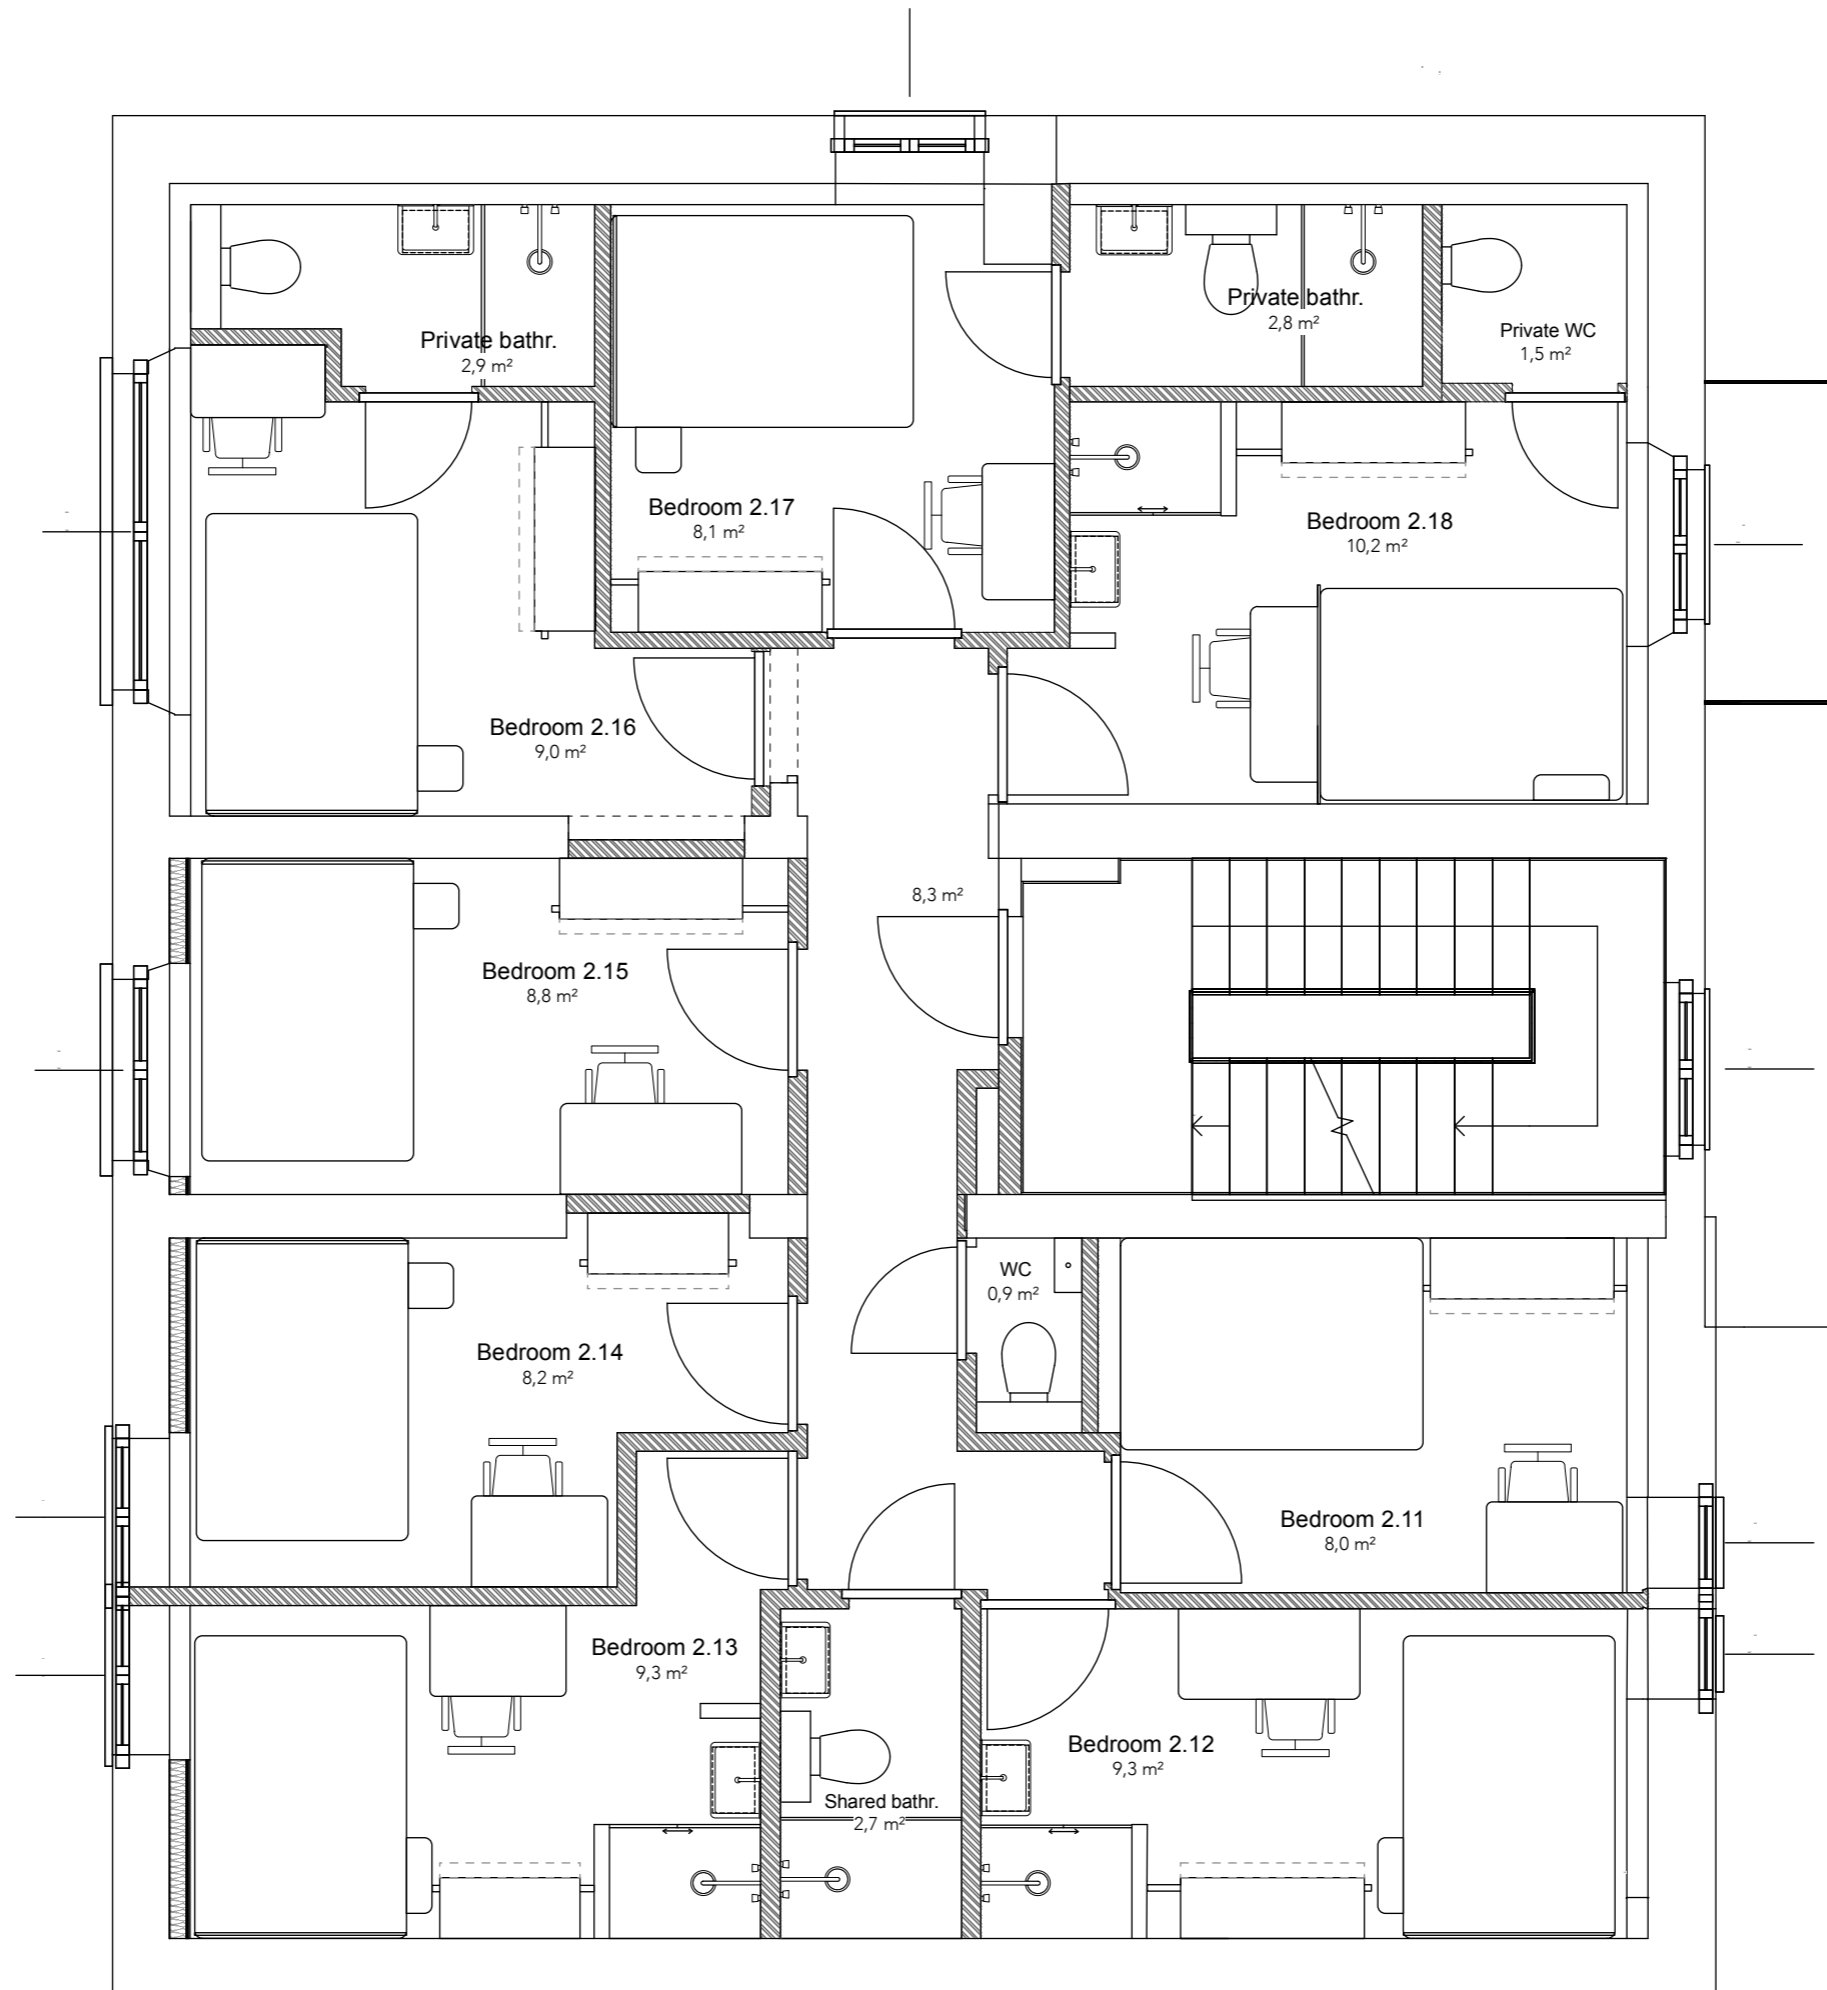

RAMPA

GIARDINO

Gym room
13,1 m²

GF2

Bedroom 1.1
10,8 m²

Bedroom 1.2
11,2 m²

Shared bath.
4,3 m²

UNIT 1
Locking system

Storage
1,4 m²

Technical room
3,0 m²

Laundry room
12,6 m²

Storage

W-M+ D-M

TV room
+ kitchenette
22,6 m²

Shelves

Low table

DW
Ht. 45cm

GIARDINO

UNIT 2
Locking system

UNIT 2
Locking System

ALTRA PROPRIETA'

RAMPA

RAMPA

GIARDINO