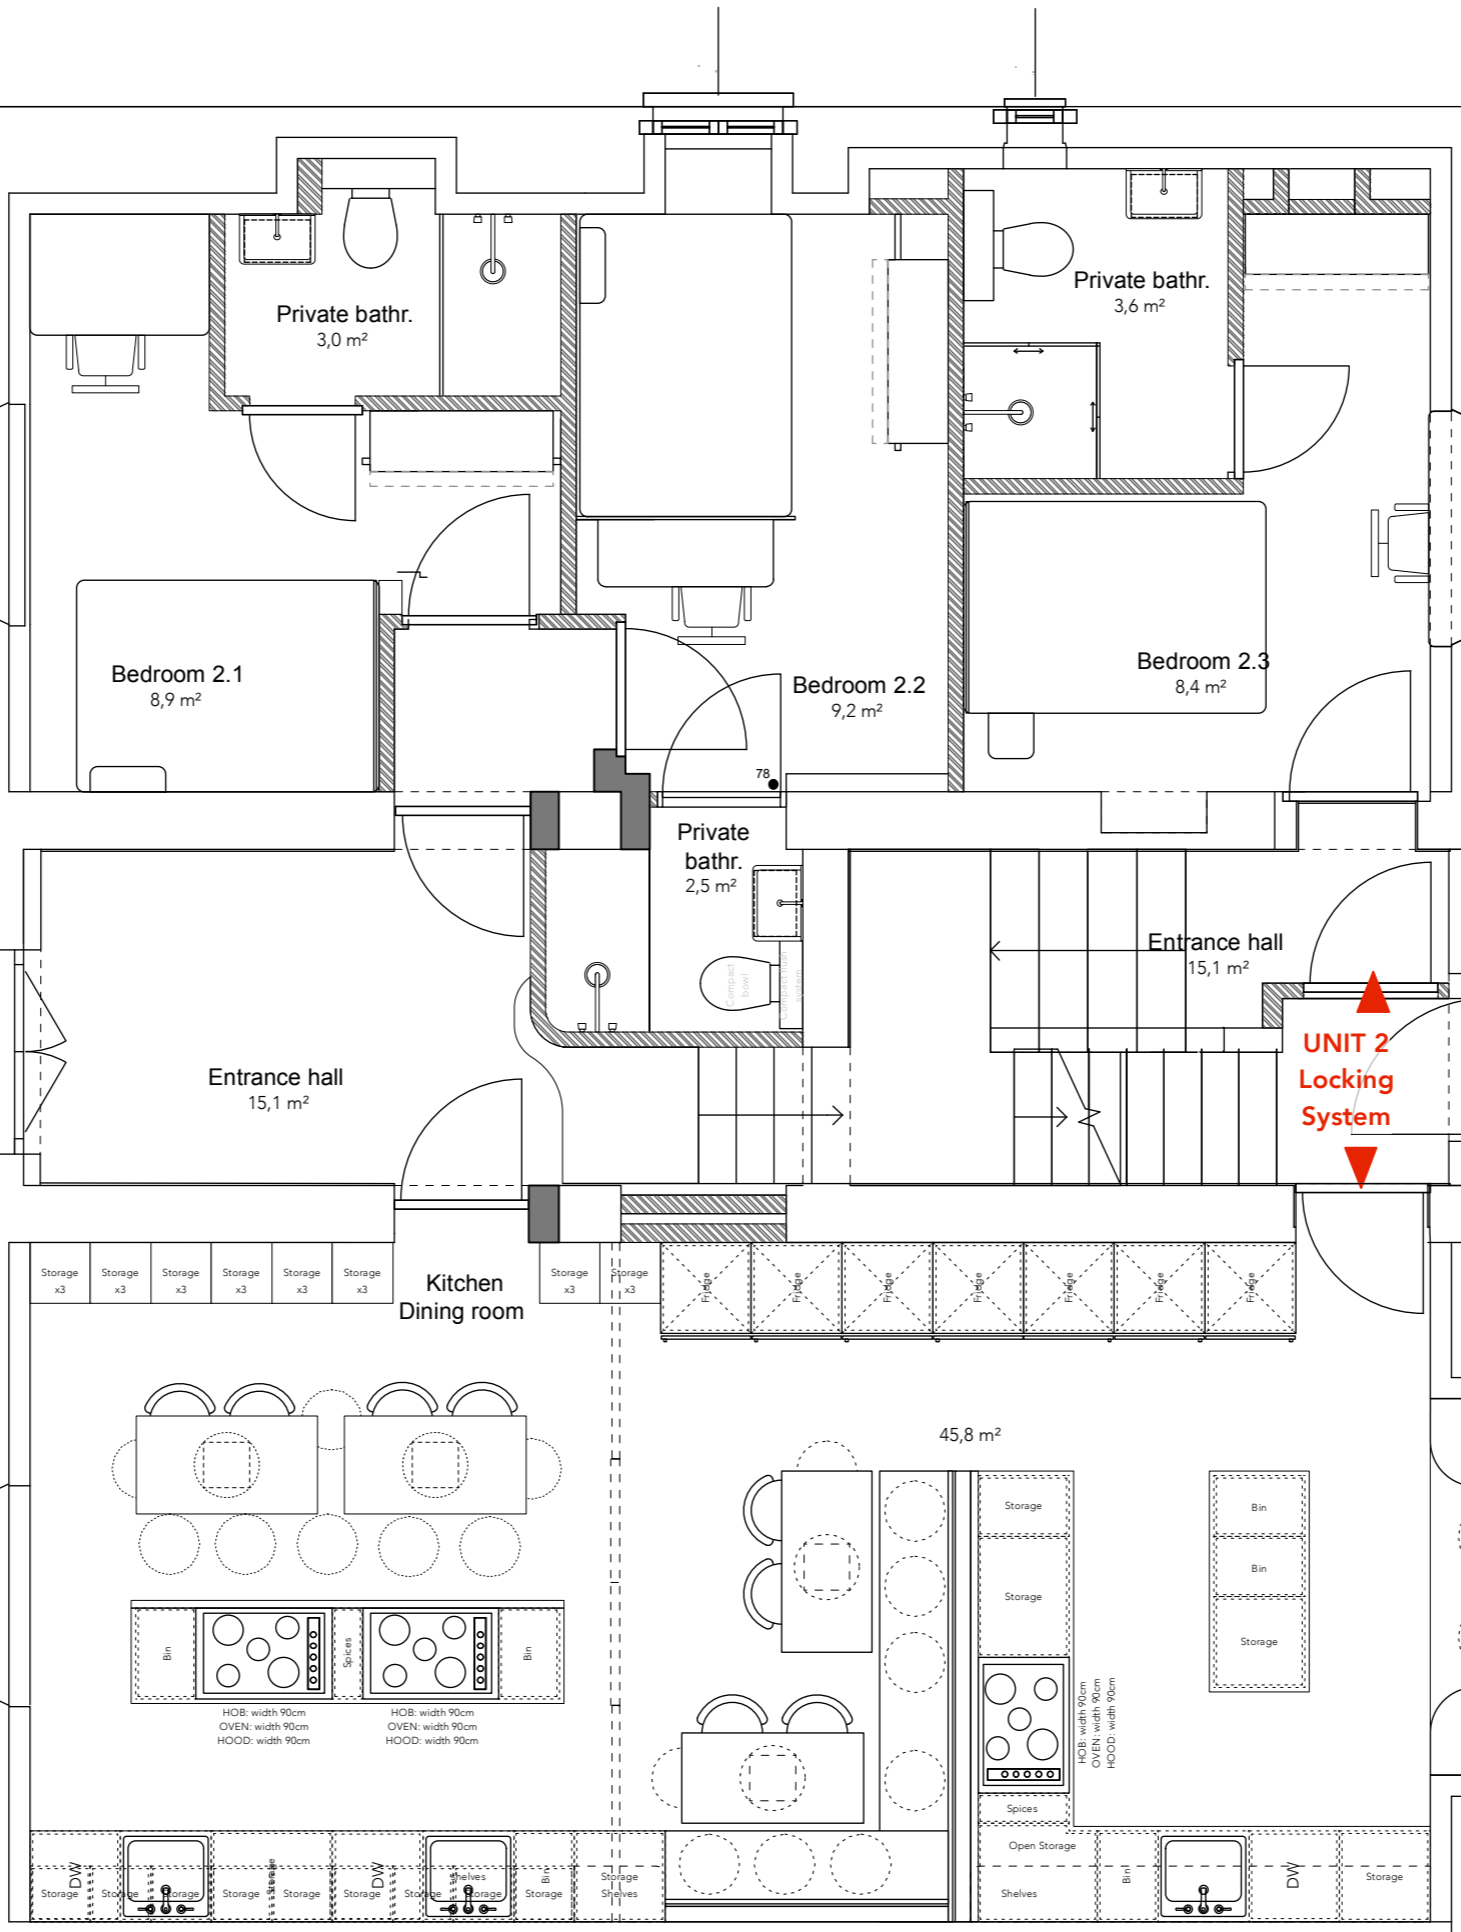

RAMPA

GIARDINO

Gym room
13,1 m²

GF2

Bedroom 1.1
10,8 m²

Bedroom 1.2
11,2 m²

Shared bath.
4,3 m²

UNIT 1
Locking system

Storage
1,4 m²

Technical room
3,0 m²

Laundry room
12,6 m²

Storage

W-M+ D-M

TV room
+ kitchenette
22,6 m²

Shelves

Low table

DW
Ht. 45cm

GIARDINO

UNIT 2
Locking system

UNIT 2
Locking System

ALTRA PROPRIETA'

RAMPA

RAMPA

GIARDINO