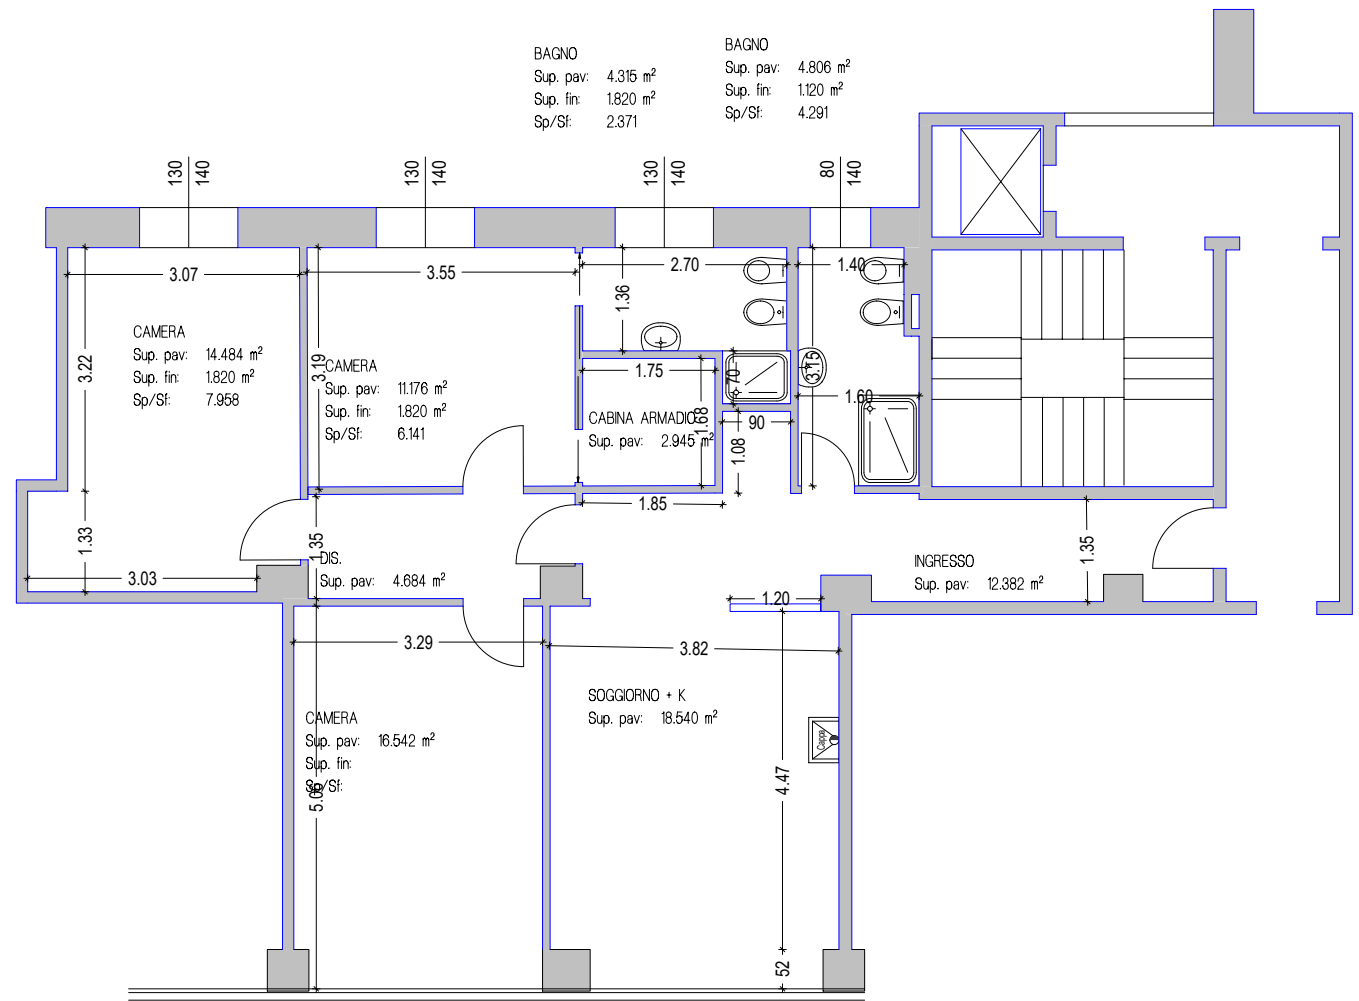

BAGNO	BAGNO
Sup. pav: 4.315 m ²	Sup. pav: 4.806 m ²
Sup. fin: 1.820 m ²	Sup. fin: 1.120 m ²
Sp/Sf: 2.371	Sp/Sf: 4.291

CAMERA
 Sup. pav: 14.484 m²
 Sup. fin: 1.820 m²
 Sp/Sf: 7.958

CAMERA
 Sup. pav: 11.176 m²
 Sup. fin: 1.820 m²
 Sp/Sf: 6.141

DIS.
 Sup. pav: 4.684 m²

CABINA ARMADIO
 Sup. pav: 2.945 m²

SOGGIORNO + K
 Sup. pav: 18.540 m²

INGRESSO
 Sup. pav: 12.382 m²

Dimensions (horizontal): 130, 140, 130, 140, 130, 140, 80, 140

Dimensions (vertical): 3.07, 3.55, 2.70, 1.36, 1.75, 1.40, 1.60, 1.08, 1.85, 1.35, 3.03, 1.35, 3.29, 3.82, 1.20, 1.35, 5.08, 4.47, 52