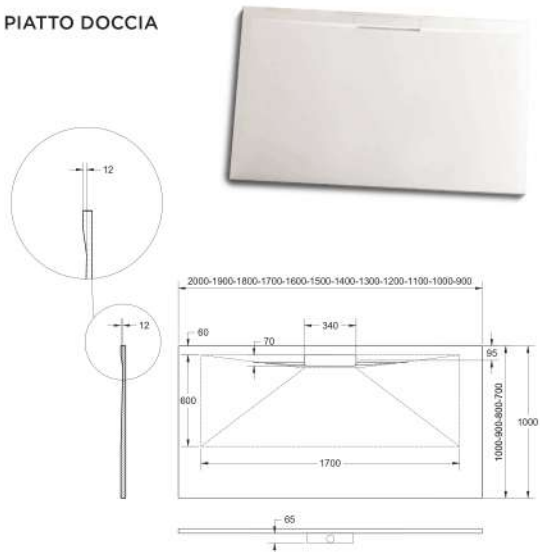

Shower column set, including: exposed mixer for column REFLEX, height-adjustable telescopic column with diverter, 150cm flexible hose, Ø 20cm abs shower head, 4-function abs hand shower with button for switching jet modes.

**DANIEL RUBINETTERIE - REFLEX
COLONNA ESTERNA**

VARIANTE FINITURA

CROMO

NERO OPACO

ORO LUCIDO

PIATTO DOCCIA

**RELAX DESIGN TAGLI VERSIONE LONG COLORE
BIANCO FINITURA ARDESIA**

VARIANTE FINITURA