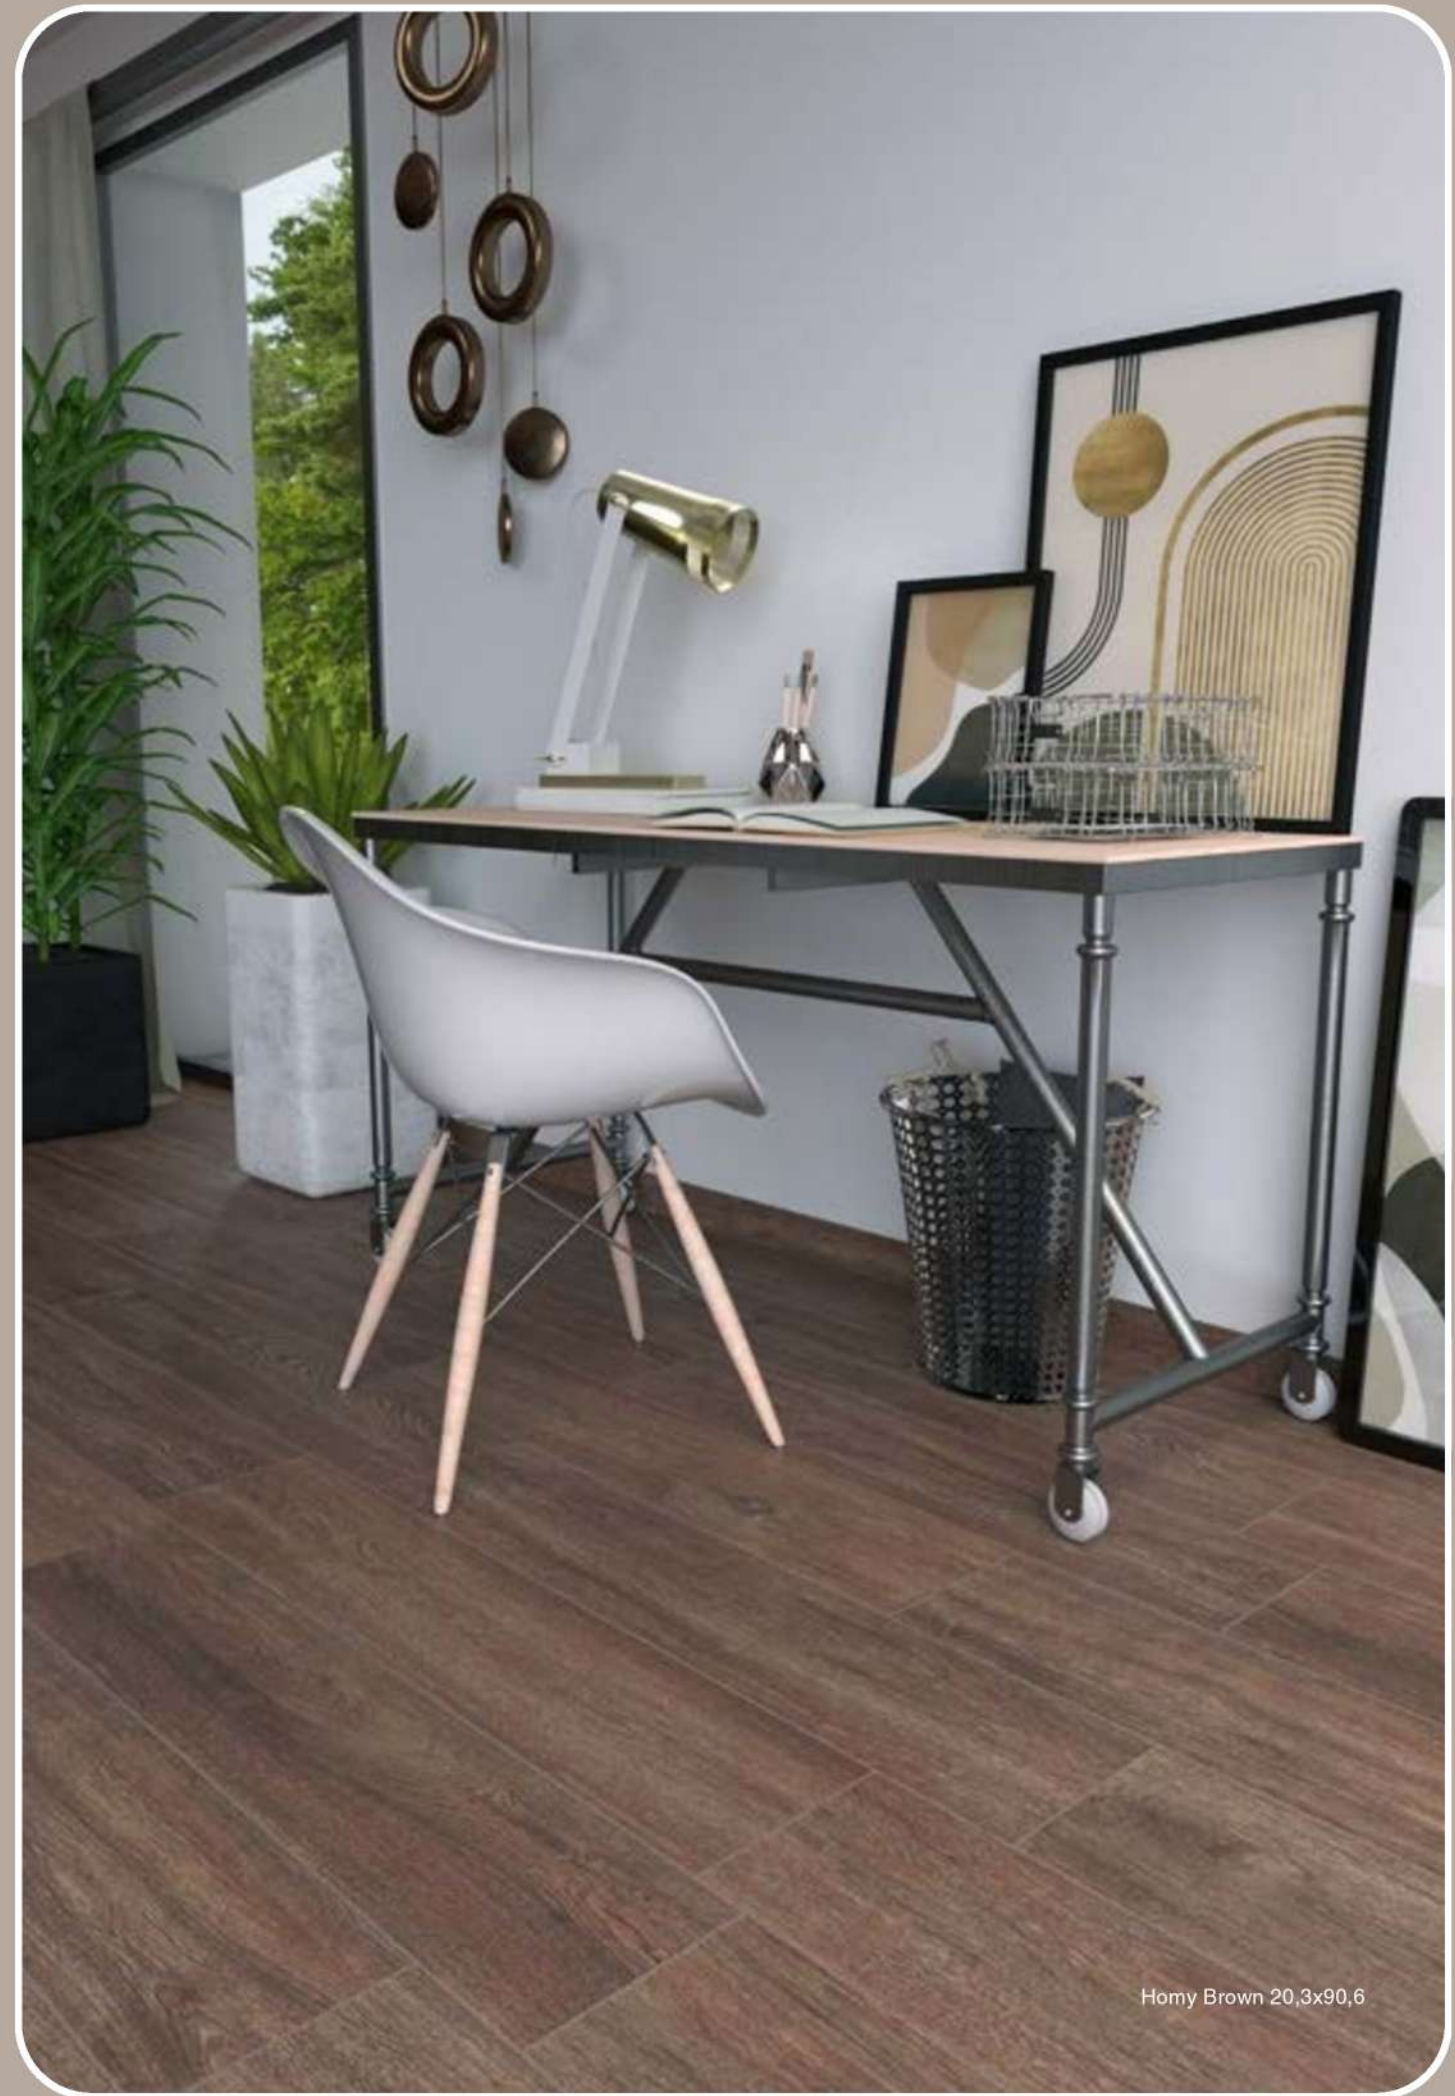

brown

do what you love
and do a lot of it
make today amazing