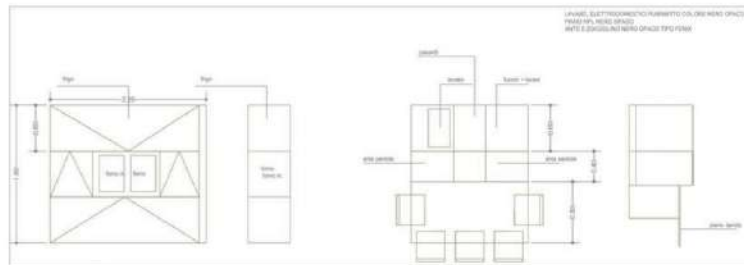

kitchen design scheme