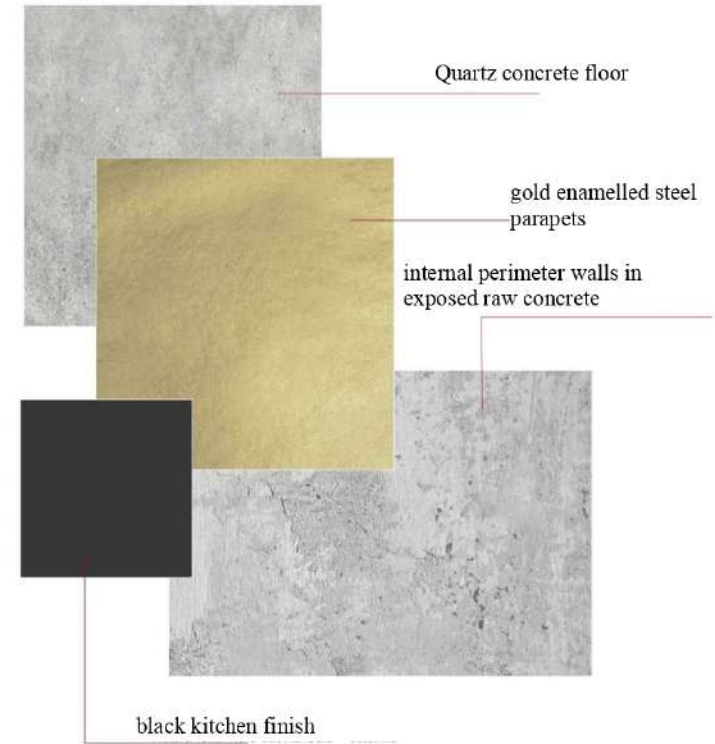

kitchen design scheme