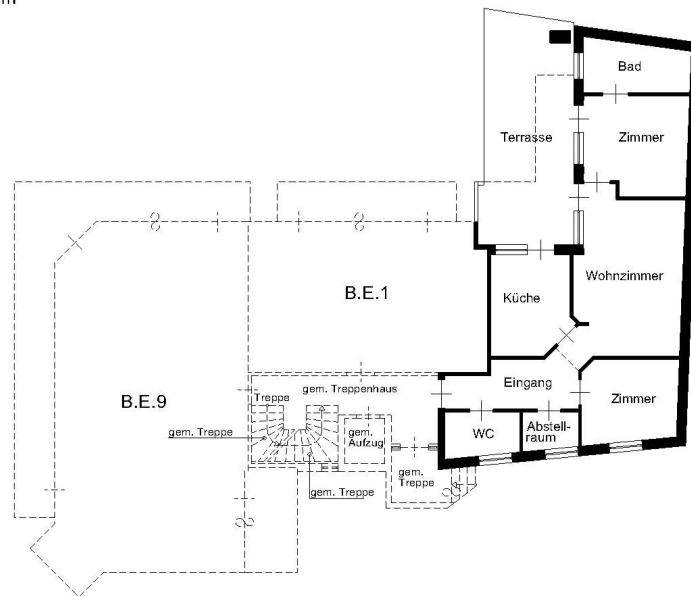

ERDGESCHOSS

H=2,60m

1.OBERGESCHOSS

H=2,60m